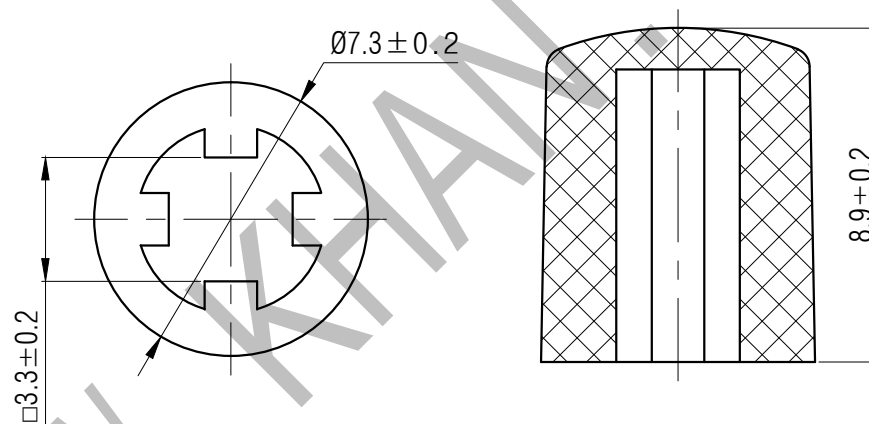

SWITCH CAP
P/N:SC423

Materials ABS

Color Red,Black
(OEM AVAILABLE)

Packaging

Bulk Package
Inner Package: Plastic bag
Outer Package: Carton

VERSION		PROJECTION	DESIGN	
KH14FE22E				
SCALE	SIZE	 Dimensions are shown:mm(inches)	DRAWN	
5:1	A4		2014.02.20	APPROVAL